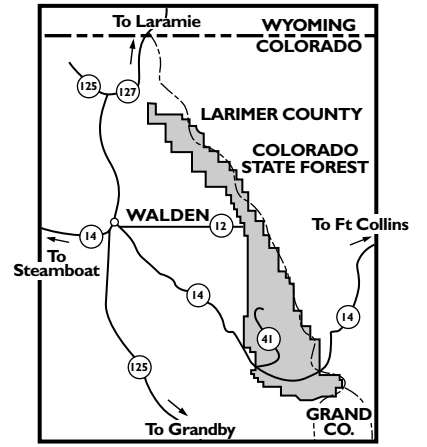

Roads

Hwy. 14 to:	Miles
Bockman Road (4WD)	6.0
North Michigan Reservoir	2.2
Bockman Campground	5.0
End of County Rd. 41	8.8
Crags Campground	2.0

County Road 41 to:

Bull Mountain (4WD)	2.7
Ruby Jewel Trailhead (4WD)	5.0
Montgomery (4WD)	6.0

- State Forest Boundary
- National Park Boundary
- Wilderness Area Boundary
- Highway or Improved Gravel Road
- Perennial Stream

LEGEND

- Cabin
- Trailhead
- Well
- Mountain Pass
- Lake or Reservoir
- Mountain Peak
- Hiking Trail
- Visitors Center
- Campground
- Picnic Site
- Boat Ramp
- Dump Station
- Yurt
- Four-wheel Drive Road

LOCATION MAP

COLORADO STATE FOREST STATE PARK

Rocky Mountain National Park