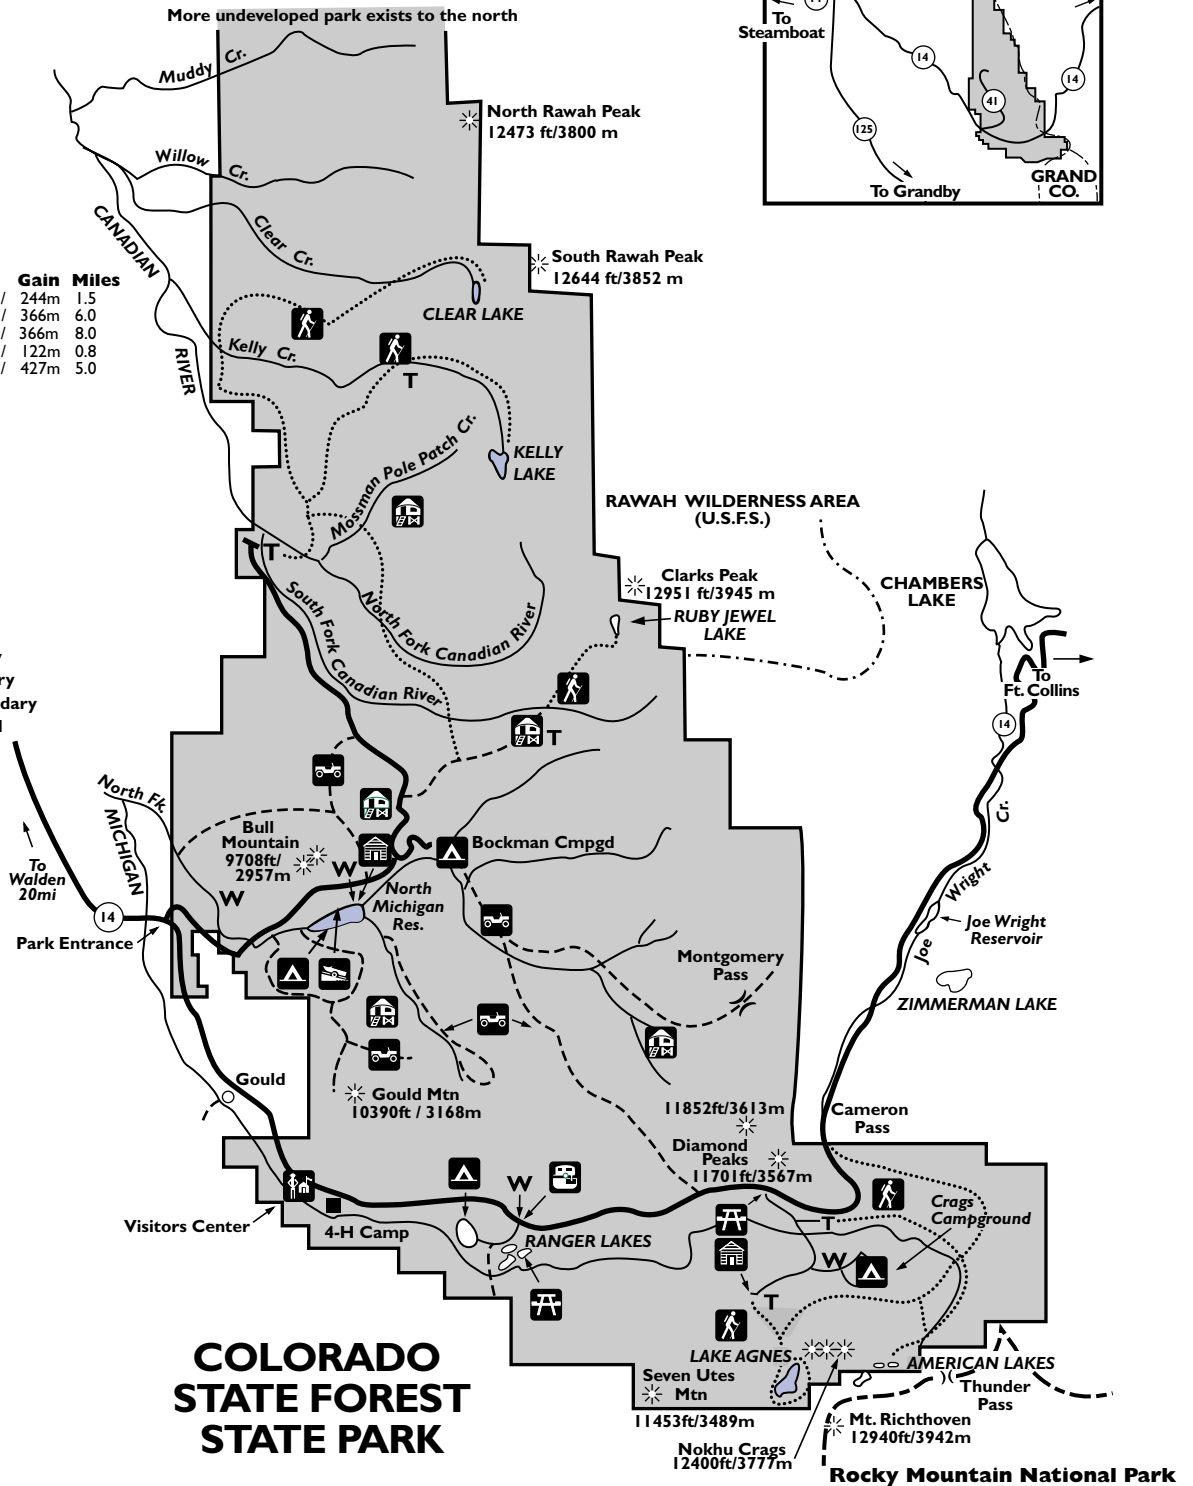

Colorado State Parks

STATE FOREST STATE PARK

Hiking

	Elev.	Gain	Miles
Ruby Jewel Lake	800' / 244m	1.5	
Kelly Lake	1200' / 366m	6.0	
Clear Lake	1200' / 366m	8.0	
Lake Agnes	400' / 122m	0.8	
American Lakes	1400' / 427m	5.0	

Roads

Hwy. 14 to:	Miles
Bockman Road (4WD)	6.0
North Michigan Reservoir	2.2
Bockman Campground	5.0
End of County Rd. 41	8.8
Crags Campground	2.0

County Road 41 to:

Bull Mountain (4WD)	2.7
Ruby Jewel Trailhead (4WD)	5.0
Montgomery (4WD)	6.0

- State Forest Boundary
- National Park Boundary
- Wilderness Area Boundary
- Highway or Improved Gravel Road
- Perennial Stream

LEGEND

- Cabin
- Trailhead
- Well
- Mountain Pass
- Lake or Reservoir
- Mountain Peak
- Hiking Trail
- Visitors Center
- Campground
- Picnic Site
- Boat Ramp
- Dump Station
- Yurt
- Four-wheel Drive Road

LOCATION MAP

COLORADO STATE FOREST STATE PARK

Rocky Mountain National Park