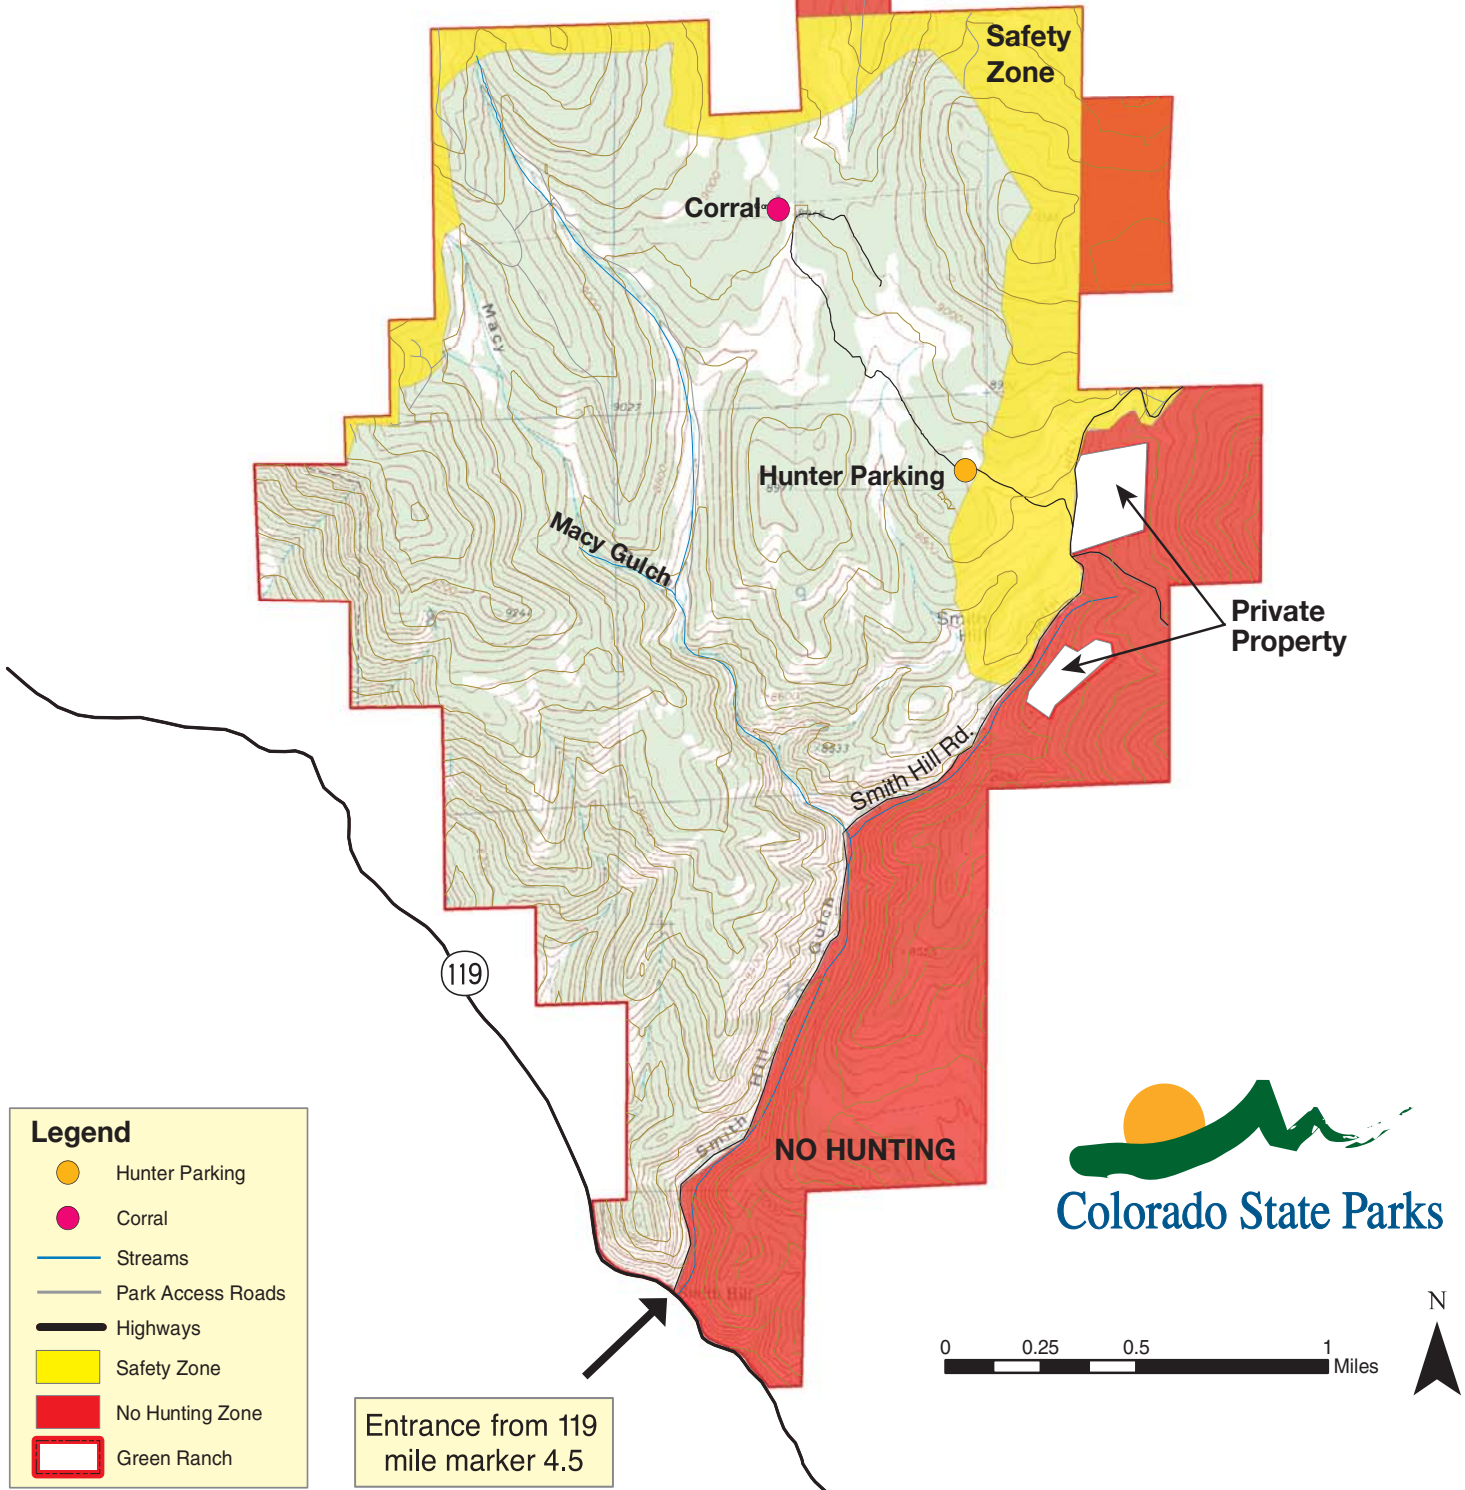

GOLDEN GATE CANYON STATE PARK *GREEN RANCH*

Legend

-  Hunter Parking
-  Corral
-  Streams
-  Park Access Roads
-  Highways
-  Safety Zone
-  No Hunting Zone
-  Green Ranch

Entrance from 119
mile marker 4.5